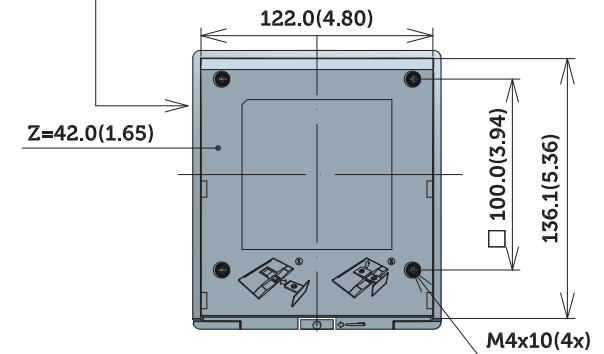

SE1918HV Outline Dimension

Unit : mm(inch)
Dimension : Nominal
Drawing : Not to scale

SE2018HV/SE2018HR Outline Dimension

Unit : mm(inch)
Dimension : Nominal
Drawing : Not to scale

SE2218HV Outline Dimension

Unit : mm(inch)
 Dimension : Nominal
 Drawing : Not to scale