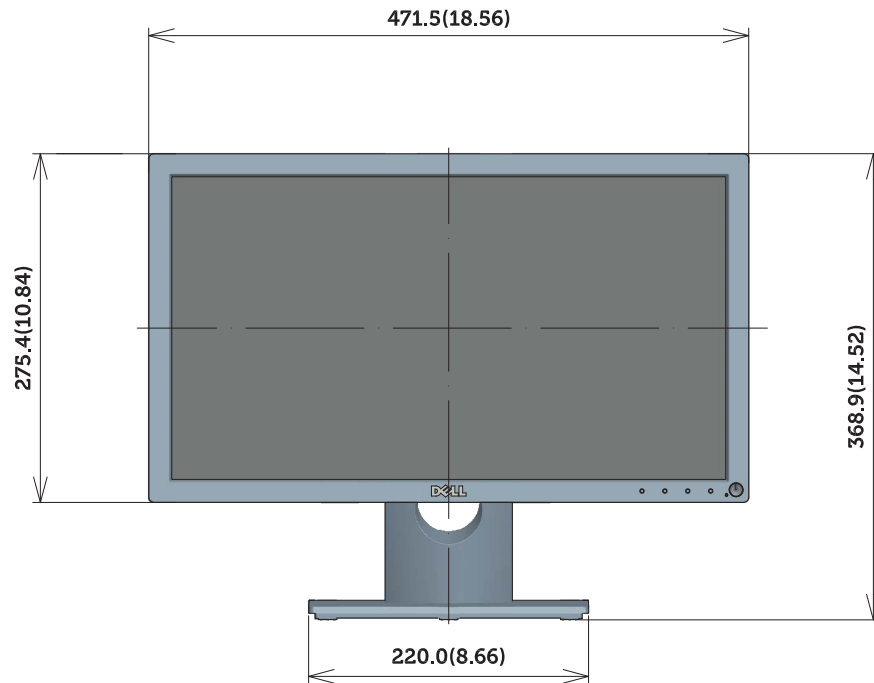

SE1918HV Outline Dimension

Unit : mm(inch)
Dimension : Nominal
Drawing : Not to scale

SE2018HV/SE2018HR Outline Dimension

Unit : mm(inch)
Dimension : Nominal
Drawing : Not to scale

SE2218HV Outline Dimension

Unit : mm(inch)
 Dimension : Nominal
 Drawing : Not to scale