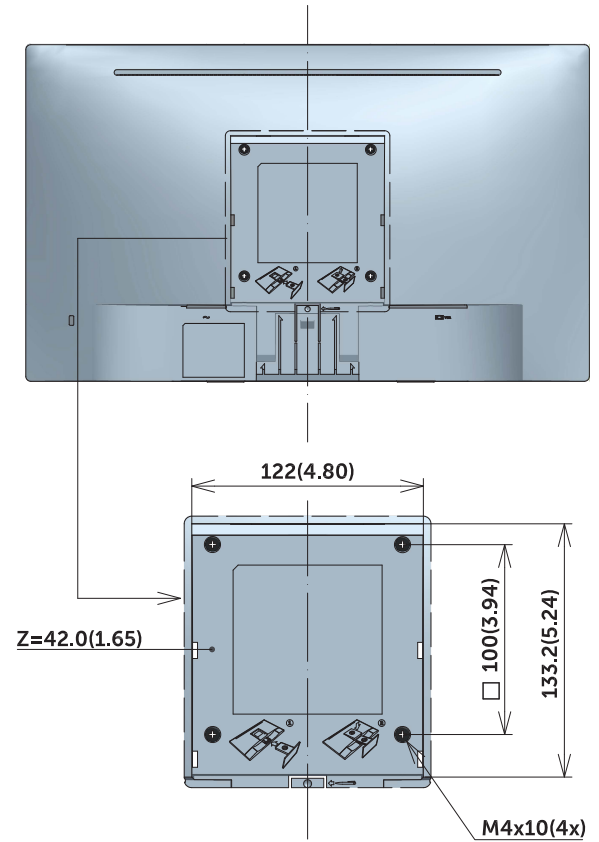

SE1918HV Outline Dimension

Unit : mm(inch)
Dimension : Nominal
Drawing : Not to scale

SE2018HV/SE2018HR Outline Dimension

Unit : mm(inch)
Dimension : Nominal
Drawing : Not to scale

SE2218HV Outline Dimension

Unit : mm(inch)
 Dimension : Nominal
 Drawing : Not to scale